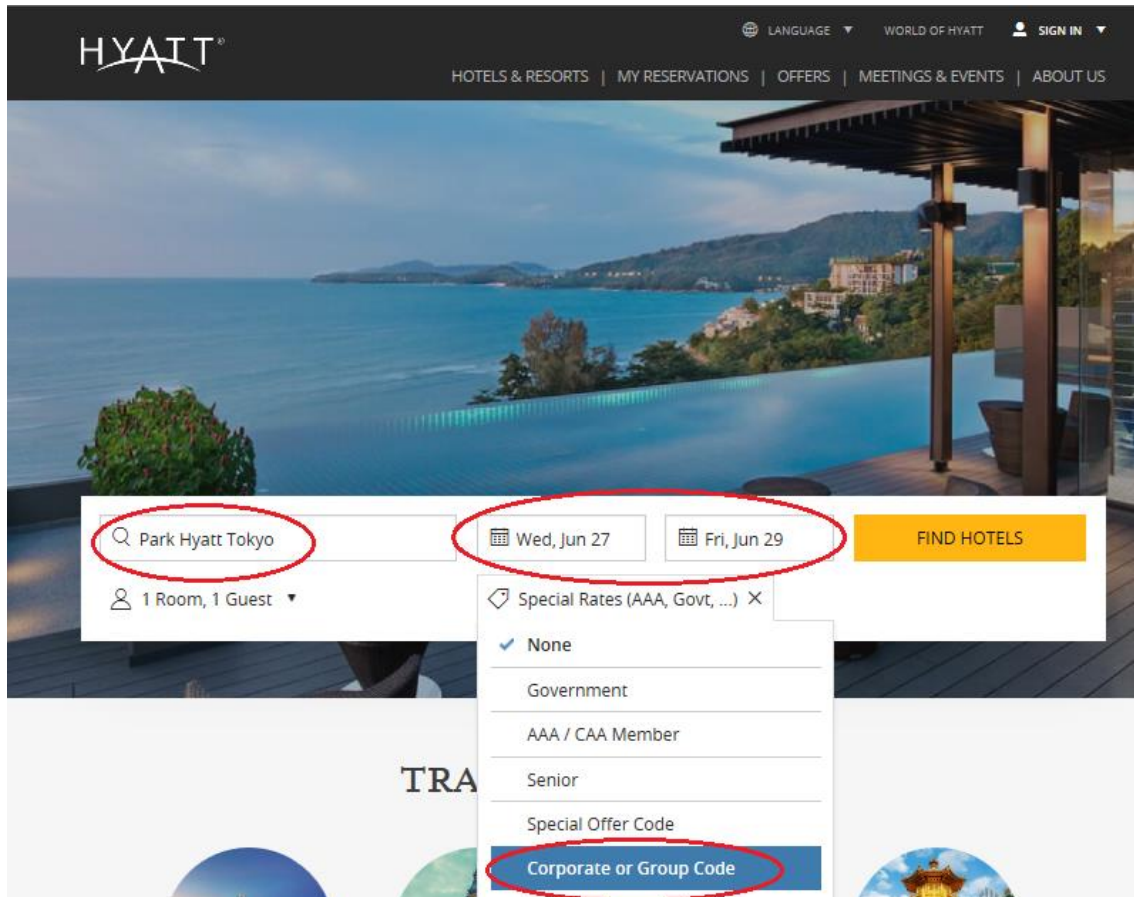

Room Booking

1. Go to <https://www.hyatt.com/>
Please select “Park Hyatt Tokyo”
Date: 27June to 29June
Select : “Corporate or Group Code”

2. Please enter “G-fpha” as Corporate or Group Code, and click “FIND HOTELS”

Show World of Hyatt Points & Awards

Hotel Currency ▼

<

Phacilitate

from
¥42,000 JPY

>

[Rate Rules](#) ▼

1 King Bed Deluxe