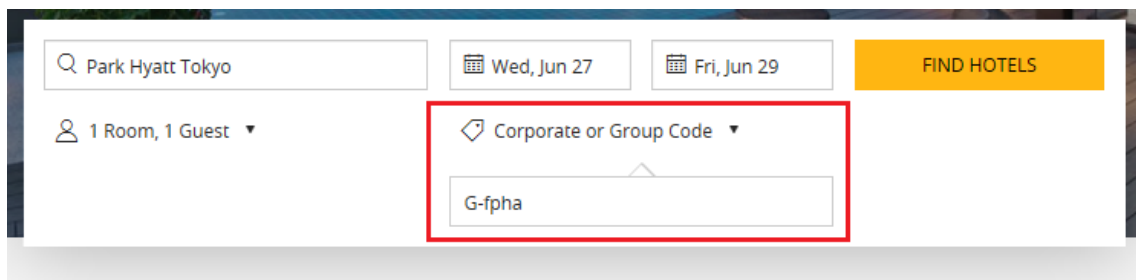

Room Booking

1. Go to <https://www.hyatt.com/>
Please select “Park Hyatt Tokyo”
Date: 27June to 29June
Select : “Corporate or Group Code”

2. Please enter “G-fpha” as Corporate or Group Code, and click “FIND HOTELS”

3. You will find King Bed Deluxe or Twin Beds Deluxe.
Please continue the followings.

Park Hyatt Tokyo

3-7-1-2 Nishi-Shinjuku, Shinjuku-Ku
Tokyo, , 163-1055 Japan

[Visit Hotel Website](#) ↗

ⓘ Kindly be informed that the swimming pool will be closed for annual maintenance on Tuesday, September 4, 2018. Please note that pool ...
[Read More](#) ▼

The spacious 55-sq.-metre room offers sitting and work areas, high-speed Internet, walk-in closet, deep soaking tub and one king bed with Egyptian cotton linens. Floor plan

[More Details](#) ▼

[VIEW PHOTOS](#) 📷

¥42,000

Avg/Night (JPY)

SELECT

2 Twin Beds Deluxe

The spacious 55-sq.-metre room offers sitting and work areas, high-speed Internet, walk-in closet, deep soaking tub and two double beds with Egyptian cotton linens. Floor plan